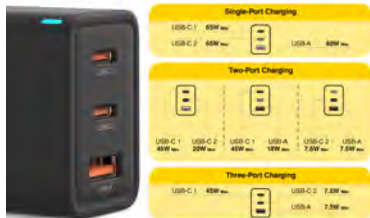

The UltimatePower wall chargers are equipped with Intelligent Power Allocation so they adjust output based on how many and what type of devices are connected.

Here are the output specifications for each UltimatePower wall charger:

Output for UltimatePower 65W GaNII USB-C PD Wall Charger Part No. P10065:

USB-C1: 5V/3A, 9V/3A, 12V/3A, 15V/3A, 20V/3.25A (Max 65W)

USB-C2: 5V/3A, 9V/3A, 12V/3A, 15V/3A, 20V/3.25A (Max 65W)

USB-A: 5V/3A, 9V/2A, 12V1.5A, 20V/3A

USB-C1+USB-C2/USB-A: 45W+18W

USB-C2/USB-A: 5V/3A, 15W

USB-C1+(USB-C2+USB-A): 45W+15W

Intelligent Power Allocation

UltimatePower Wall Charger 65W

Output for UltimatePower 45W GaN II USB-C PD Wall Charger Part No. P10045:

USB-C1: 5V/3A, 9V/3A, 12V/3A, 15V/3A, 20V/2.25A (Max 45W)

USB-C2: 5V/3A, 9V/3A, 12V/3A, 15V/3A, 20V/2.25A (Max 45W)

USB-C1+USB-C2: 25W, 20W